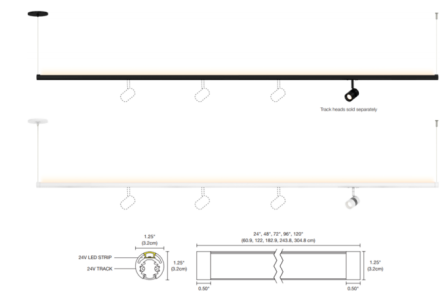

Lightology

lightology.com
866-954-4489
05-24-26

Project: _____
Company: _____
Location: _____ Fixture Type: _____
SPEC #: **EDG1019118**
Approved On: _____ Approved By: _____

Pipeline 2-Circuit Suspension Track w/Uplight/Remote Power

By PureEdge Lighting

Description

The Pipeline 2-Circuit Suspension Track with Uplight is a linear fixture with an integrated LED up light and is designed for use with Pure Edge T24 track heads, sold separately. Available in Black or White finish. Custom-tailor the Pipeline 2-Circuit Suspension to any space instantly by adding track heads anywhere along the bottom of the suspension. The uplight creates a clean, uninterrupted indirect beam of light and features a diffused white lens with a 176 degree beam spread. Includes 12 foot adjustable coaxial cables and a 4.6 inch round canopy. Note: The uplight and track heads can be powered independently with their own 24VDC remote Universal (UNI) power supply. Universal dimming (TRIAC, ELV, 0-10V). Required power supply, track heads, optional accessories and dimmer sold separately.

Specifications

COLOR	Diffused Lens
BODY FINISH	White
WATTAGE	40W
DIMMER	Low Voltage Electronic
DIMENSIONS	96"L x 1.25"W
INTEGRATED LED MODULE	8 x LED/5W/120-277V LED

Technical Information

LAMP LIFE	60000 hours
COLOR RENDERING	95 CRI
LAMP COLOR	2700K
LUMENS/WATT	600.00
LUMINOUS FLUX	3000 lumens

Shown in white / diffused lens

CLICK TO VIEW PRODUCT

Notes: