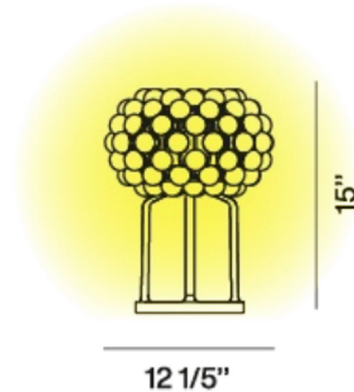

By Foscarini

Description

The Caboche Plus Table Lamp embellishes any room with its extraordinary lighting effect, where each sphere reflects the image of the light source inside the central diffuser, reflecting sparkling light onto the surfaces around the lamp. Available with Grey or Transparent bubbles. UL and cUL listed.

Specifications

COLOR Transparent
BODY FINISH White
WATTAGE 8W
DIMMER N/A
DIMENSIONS 12.2"W x 15"H
INTEGRATED LED MODULE 1 x LED/8W/120V LED

Technical Information

COLOR RENDERING 80 CRI
LAMP COLOR 2700K
LUMENS/WATT 85.00
LUMINOUS FLUX 680 lumens

Shown in white / transparent

CLICK TO VIEW PRODUCT

Notes: