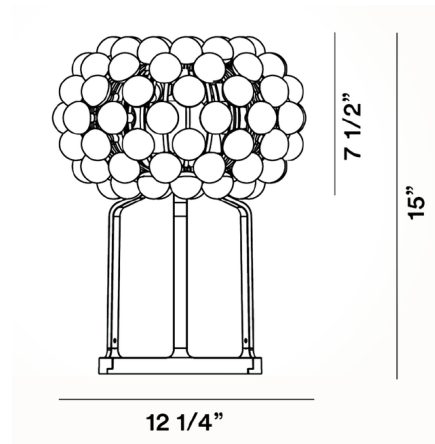

Shown in white / transparent

CLICK TO VIEW PRODUCT

Notes: