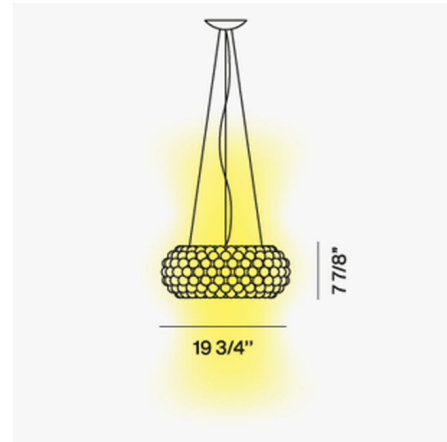

Description

The Caboche Plus Pendant embellishes any room with its extraordinary lighting effect, where each sphere reflects the image of the light source inside the central diffuser, reflecting sparkling light onto the surfaces around the lamp. Available with Grey or Transparent bubbles.

Shown in grey

Specifications

COLOR	Grey
BODY FINISH	N/A
WATTAGE	150W
DIMMER	Standard 120V
DIMENSIONS	19.75"W x 7.88"H
BULB NOT INCLUDED	1 x T3LONG/R7s (RSC)/150W/120V Halogen
OTHER BULB OPTIONS	T3LONG/R7s (RSC)/120V LED