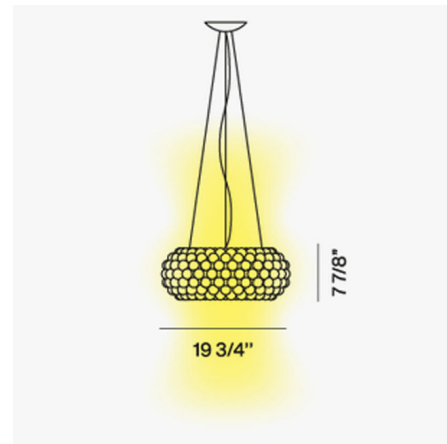

### Description

The Caboche Plus Pendant embellishes any room with its extraordinary lighting effect, where each sphere reflects the image of the light source inside the central diffuser, reflecting sparkling light onto the surfaces around the lamp. Available with Grey or Transparent bubbles. UL and cUL listed.

Shown in grey