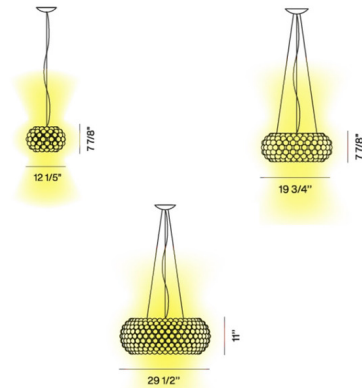

By Foscarini

Description

The Caboche Plus LED Pendant embellishes any room with its extraordinary lighting effect, where each sphere reflects the image of the light source inside the central diffuser, reflecting sparkling light onto the surfaces around the lamp.

Dimming options: On-off / 0-10V / phase cut.

Specifications

COLOR Grey
BODY FINISH N/A
WATTAGE 9.5W
DIMMER Low Voltage Electronic
DIMENSIONS 12.2"W x 7.88"H
INTEGRATED LED MODULE 1x LED/9.5W/120-277V LED

Technical Information

COLOR RENDERING 90 CRI
LAMP COLOR 2700K
LUMENS/WATT 94.74
LUMINOUS FLUX 900 lumens

Shown in grey

CLICK TO VIEW PRODUCT

Notes: