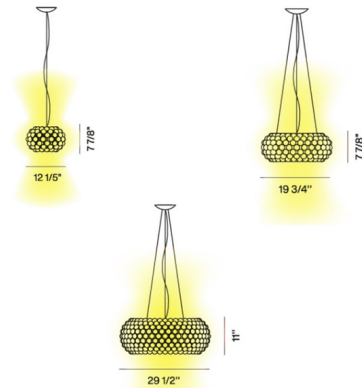

By Foscarini

Description

The Caboche Plus LED Pendant embellishes any room with its extraordinary lighting effect, where each sphere reflects the image of the light source inside the central diffuser, reflecting sparkling light onto the surfaces around the lamp. Note: Small, 12.2 inch size is On/Off only. Medium, 19.8 inch and Large, 29.5 inch size can be used as a simple On/Off or dimmable with 0-10V dimming. See installation instructions.

Specifications

COLOR Grey
BODY FINISH N/A
WATTAGE 9.5W
DIMMER Low Voltage Electronic
DIMENSIONS 12.2"W x 7.88"H
INTEGRATED LED MODULE 1 x LED/9.5W/120V LED

Technical Information

COLOR RENDERING 90 CRI
LAMP COLOR 2700K
LUMENS/WATT 105.26
LUMINOUS FLUX 1000 lumens

Shown in grey

CLICK TO VIEW PRODUCT

Notes: