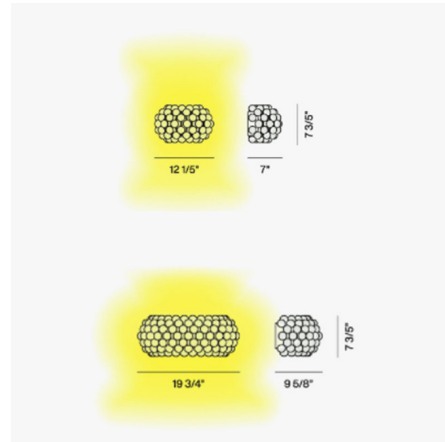

By Foscarini

Description

The Caboche Plus Wall Sconce embellishes any room with its extraordinary lighting effect, where each sphere reflects the image of the light source inside the central diffuser, reflecting sparkling light onto the surfaces around the lamp. Available in two sizes with Grey or Transparent bubbles. UL and cUL listed.

Specifications

COLOR Transparent
BODY FINISH N/A
WATTAGE 12W
DIMMER Low Voltage Electronic
DIMENSIONS 12.2"W x 7.6"H x 7"D
INTEGRATED LED MODULE 1 x LED/12W/120V LED

Technical Information

COLOR RENDERING 80 CRI
LAMP COLOR 2700K
LUMENS/WATT 85.00
LUMINOUS FLUX 1020 lumens

Shown in transparent

CLICK TO VIEW PRODUCT

Notes: