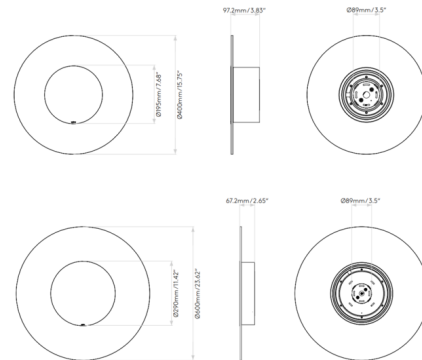

### Description

The Halftone Wall Sconce features a gradient etched pattern from the edge of the disc and increases with intensity, creating a vivid ring of light. Shade in clear polycarbonate with metal finish in White. Available in two sizes. UL listed.

### Specifications

COLOR	Clear
BODY FINISH	White
WATTAGE	8.7W
DIMMER	0-10V
DIMENSIONS	15.75"W x 3.83"D
INTEGRATED LED MODULE	1 x LED/8.7W/120-277V LED
COUNTRY OF ORIGIN	China