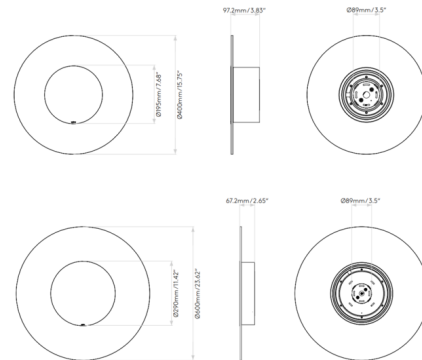

Description

The Halftone Wall Sconce features a gradient etched pattern from the edge of the disc and increases with intensity, creating a vivid ring of light. Shade in clear polycarbonate with metal finish in White. Available in two sizes. UL listed.

Specifications

COLOR	Clear
BODY FINISH	White
WATTAGE	8.7W
DIMMER	0-10V
DIMENSIONS	15.75"W x 3.83"D
INTEGRATED LED MODULE	1 x LED/8.7W/120-277V LED
COUNTRY OF ORIGIN	China

Technical Information

COLOR RENDERING	80 CRI
LAMP COLOR	2700K
LUMENS/WATT	18.51
LUMINOUS FLUX	161 lumens

Shown in white / clear

CLICK TO VIEW PRODUCT

Notes: