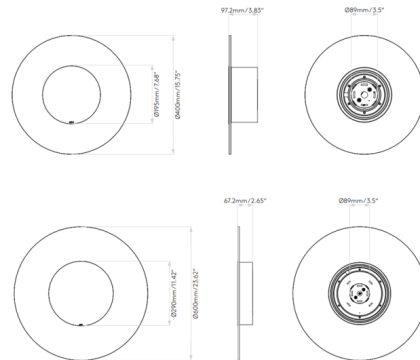

CLICK TO VIEW PRODUCT

Notes: