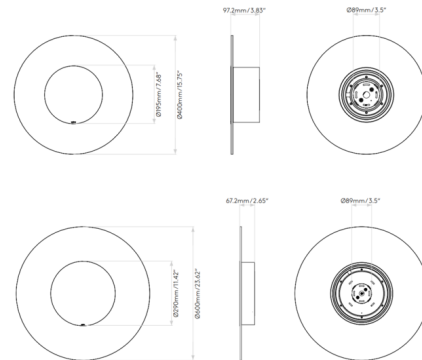

### Description

The Halftone Wall Sconce features a gradient etched pattern from the edge of the disc and increases with intensity, creating a vivid ring of light. Shade in clear polycarbonate with metal finish in White. Available in two sizes. UL listed.

### Specifications

COLOR	Clear
BODY FINISH	White
WATTAGE	14.4W
DIMMER	0-10V
DIMENSIONS	23.62"W x 2.65"D
INTEGRATED LED MODULE	1 x LED/14.4W/120-277V LED
COUNTRY OF ORIGIN	China

### Technical Information

COLOR RENDERING	80 CRI
LAMP COLOR	2700K
LUMENS/WATT	17.15
LUMINOUS FLUX	247 lumens

Shown in white / clear

CLICK TO VIEW PRODUCT

Notes: