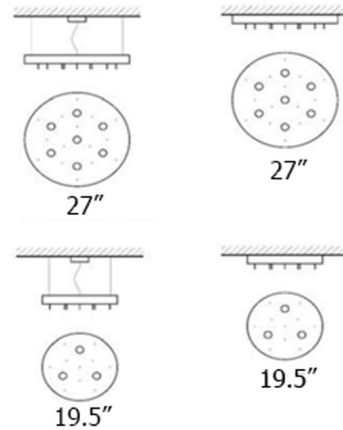

Description

Melogranoblu's illuminated canopy is compatible with Melogranoblu Hydra Collection glass pendant shades. Available in Mirror or Lacquered finish in two sizes and two mounting options. 19.5 inch Canopy: Includes 3 LED downlights + supports up to 10 glass pendant shades 27 inch Canopy: Includes 7 LED downlights + supports up to 15 glass pendant shades

Shown in mirror

Specifications

COLOR	N/A
BODY FINISH	Mirror
WATTAGE	N/A
DIMMER	Dimmable
DIMENSIONS	19.5"W x 2.5"H
INTEGRATED LED MODULE	N/A
COUNTRY OF ORIGIN	Italy

Technical Information

BEAM ANGLE	10°
LAMP COLOR	2700K