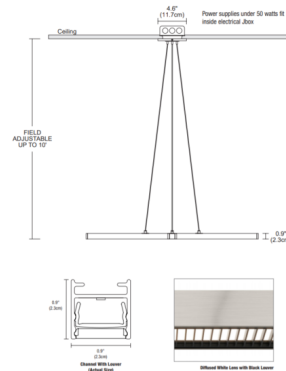

### Description

The Cirrus MIYO (Make-I-Your-Own) X LED Suspension is combination of clean, linear channels resulting in a geometric design with an industrial edge. Available in 5 or 7 watts per foot in nine color temperature options and a variety of finish options. Includes a 120VAC input, 24VDC Class 2 output; electronic low voltage LED power supply and 10 foot field adjustable suspension cables. ETL listed. Dimmable with an electronic low voltage (ELV) dimmer, sold separately.

### Specifications

COLOR	Diffused Lens
BODY FINISH	Satin Brass
WATTAGE	10W
DIMMER	Low Voltage Electronic
DIMENSIONS	26"L x 0.9"W x 0.9"H
INTEGRATED LED MODULE	2 x LED/5W/120V LED