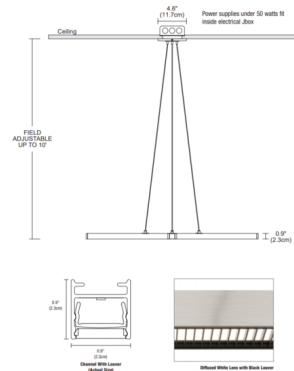

CLICK TO VIEW PRODUCT

Notes: