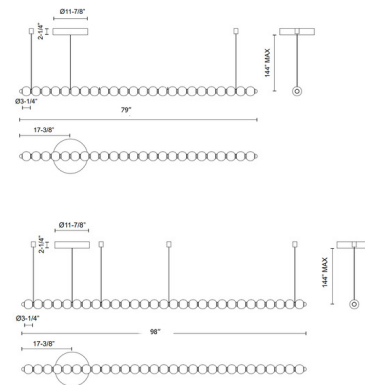

Specifications

COLOR	Opal
BODY FINISH	Chrome
WATTAGE	70W
DIMMER	Standard 120V
DIMENSIONS	79"L x 3.25"W x 3.25"H
INTEGRATED LED MODULE	1 x LED/70W/120-277V LED
COUNTRY OF ORIGIN	China

Technical Information

PRODUCT DIMENSIONS	Wire Length: 144in
COLOR RENDERING	90 CRI
LAMP COLOR	3000K
LUMENS/WATT	85.00
LUMINOUS FLUX	5950 lumens

Shown in chrome / opal

CLICK TO VIEW PRODUCT

Notes: