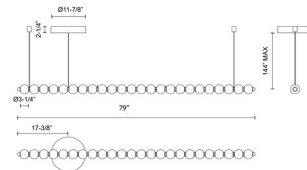

CLICK TO VIEW PRODUCT

Notes: