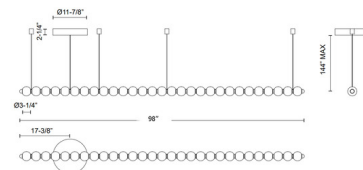

CLICK TO VIEW PRODUCT

Notes: