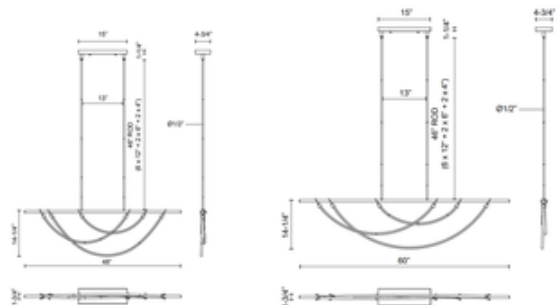

BRAND

Alora

DESCRIPTION

The Aryas Linear Island Light is inspired by haute couture jewelry. This necklace type linear piece features three ribbons of illumination that cast warm shadows across your room. The ribbons can be adjusted slightly over the slim bar. Sloped ceiling up to 45 degrees.

Shown in: Vintage Brass / Frosted

SHADE COLOR	Frosted
BODY FINISH	Vintage Brass
WATTAGE	45W
DIMMER	Low Voltage Electronic
DIMENSIONS	60"L x 1.75"W x 14.25"H
INTEGRATED LED MODULE	
LAMP	3 x LED/15W/120V LED

Technical Information

LUMINOUS FLUX	3825 lumens
LUMENS/WATT	255.00
LAMP COLOR	3000K
COLOR RENDERING	90 CRI

SPEC # ALO1019182

COMPANY	PROJECT	FIXTURE TYPE	APPROVED BY	DATE