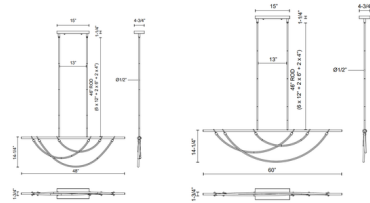

Specifications

COLOR Frosted
BODY FINISH Vintage Brass
WATTAGE 45W
DIMMER Low Voltage Electronic
DIMENSIONS 60"L x 1.75"W x 14.25"H
INTEGRATED LED MODULE 3 x LED/15W/120-277V LED
COUNTRY OF ORIGIN China

Technical Information

PRODUCT DIMENSIONS Downrods: Two 4", Two 6" and Six 12" Included
COLOR RENDERING 90 CRI
LAMP COLOR 3000K
LUMENS/WATT 255.00
LUMINOUS FLUX 3825 lumens

Shown in vintage brass / frosted