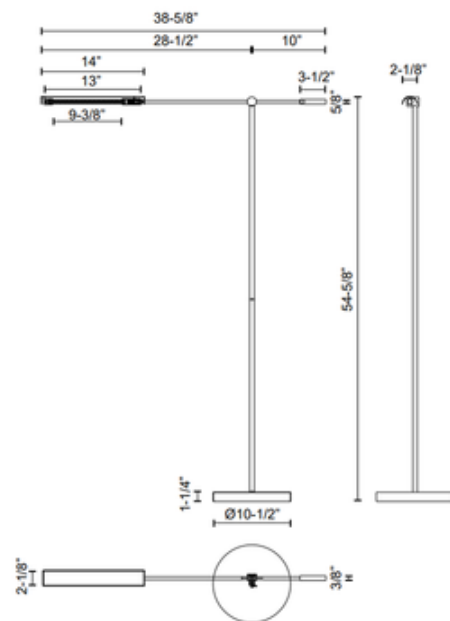

BRAND

Alora

DESCRIPTION

The Astrid Floor Lamp features an integrated LED bars with an Urban Bronze or Vintage Brass finish. Touch Dimmer switch included. ETL listed.

Shown in: Urban Bronze / Clear

SHADE COLOR	Clear
BODY FINISH	Urban Bronze
WATTAGE	7W
DIMMER	Included
DIMENSIONS	38.625"W x 54.625"H
INTEGRATED LED MODULE	
LAMP	1 x LED/7W/120V LED

Technical Information

LUMINOUS FLUX	735 lumens
LUMENS/WATT	105.00
LAMP COLOR	2700K
COLOR RENDERING	90 CRI

SPEC # ALO1019185

COMPANY	PROJECT	FIXTURE TYPE	APPROVED BY	DATE