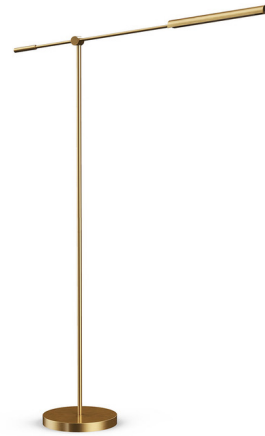

Lightology

lightology.com
866-954-4489
04-22-26

Project: _____

Company: _____

Location: _____ Fixture Type: _____

SPEC #: **ALO1019186**

Approved On: _____ Approved By: _____

Astrid Floor Lamp

By Alora

Description

The Astrid Floor Lamp features an integrated LED bars with an Urban Bronze or Vintage Brass finish. On/off foot switch on cord.

Specifications

COLOR . . . . . Clear
BODY FINISH . . . . . Vintage Brass
WATTAGE 7W
DIMMER . . . . . N/A
DIMENSIONS . . . . . 38.625"W x 54.625"H
INTEGRATED LED MODULE . . . . . 1 x LED/7W/120V LED
COUNTRY OF ORIGIN . . . . . China

Technical Information

COLOR RENDERING . . . . . 90 CRI
LAMP COLOR 2700K
LUMENS/WATT 26.43
LUMINOUS FLUX . . . . . 185 lumens

Shown in vintage brass / clear