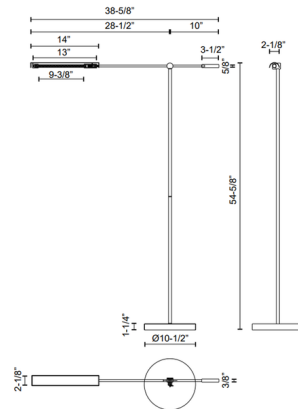

### Specifications

COLOR . . . . . Clear  
BODY FINISH . . . . . Vintage Brass  
WATTAGE . . . . . 7W  
DIMMER . . . . . N/A  
DIMENSIONS . . . . . 38.625"W x 54.625"H  
INTEGRATED LED MODULE . . . . . 1 x LED/7W/120V LED  
COUNTRY OF ORIGIN . . . . . China

### Technical Information

COLOR RENDERING . . . . . 90 CRI  
LAMP COLOR . . . . . 2700K  
LUMENS/WATT . . . . . 26.43  
LUMINOUS FLUX . . . . . 185 lumens

Shown in vintage brass / clear

CLICK TO VIEW PRODUCT