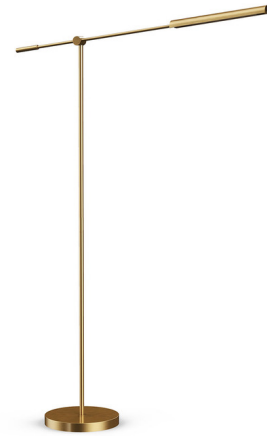

Lightology

lightology.com
866-954-4489
06-29-26

Project: _____

Company: _____

Location: _____ Fixture Type: _____

SPEC #: **ALO1019186**

Approved On: _____ Approved By: _____

Astrid Floor Lamp

By Alora

Description

The Astrid Floor Lamp features an integrated LED bars with an Urban Bronze or Vintage Brass finish. On/off foot switch on cord.

Specifications

COLOR . . . . . Clear
BODY FINISH . . . . . Vintage Brass
WATTAGE 7W
DIMMER . . . . . N/A
DIMENSIONS . . . . . 38.625"W x 54.625"H
INTEGRATED LED MODULE . . . . . 1 x LED/7W/120V LED
COUNTRY OF ORIGIN . . . . . China

Technical Information

COLOR RENDERING . . . . . 90 CRI
LAMP COLOR 2700K
LUMENS/WATT 26.43
LUMINOUS FLUX . . . . . 185 lumens

Shown in vintage brass / clear