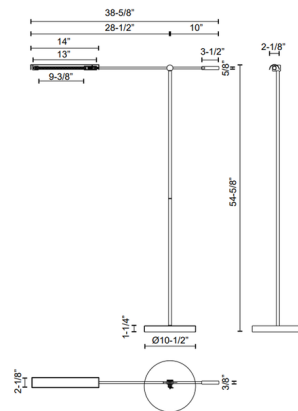

### Specifications

COLOR . . . . . Clear  
BODY FINISH . . . . . Vintage Brass  
WATTAGE . . . . . 7W  
DIMMER . . . . . N/A  
DIMENSIONS . . . . . 38.625"W x 54.625"H  
INTEGRATED LED MODULE . . . . . 1 x LED/7W/120V LED  
COUNTRY OF ORIGIN . . . . . China

### Technical Information

COLOR RENDERING . . . . . 90 CRI  
LAMP COLOR . . . . . 2700K  
LUMENS/WATT . . . . . 26.43  
LUMINOUS FLUX . . . . . 185 lumens

Shown in vintage brass / clear

CLICK TO VIEW PRODUCT