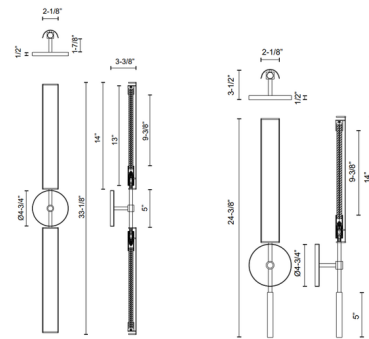

Description

The Astrid Wall Sconce features one or two integrated LED bars with a Clear Glass shade and an Urban Bronze or Vintage Brass finish. ETL listed.

Specifications

COLOR	Clear
BODY FINISH	Vintage Brass
WATTAGE	7W
DIMMER	Low Voltage Electronic
DIMENSIONS	4.75"W x 24.375"H x 3.5"D
INTEGRATED LED MODULE	1 x LED/7W/120V LED
COUNTRY OF ORIGIN	China

Technical Information

COLOR RENDERING	90 CRI
LAMP COLOR	2700K
LUMENS/WATT	105.00
LUMINOUS FLUX	735 lumens

Shown in vintage brass / clear

CLICK TO VIEW PRODUCT

Notes: