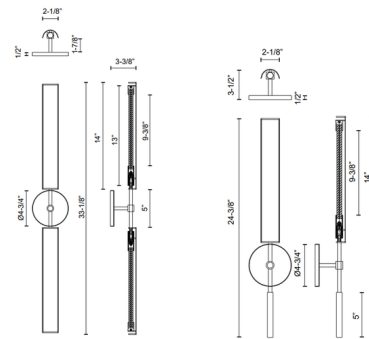

By Alora

Description

The Astrid Wall Sconce features one or two integrated LED bars with a Clear Glass shade and an Urban Bronze or Vintage Brass finish. ETL listed.

Specifications

COLOR Clear
 BODY FINISH Vintage Brass
 WATTAGE 7W
 DIMMER Low Voltage Electronic
 DIMENSIONS 4.75"W x 24.375"H x 3.5"D
 INTEGRATED LED MODULE 1 x LED/7W/120V LED
 COUNTRY OF ORIGIN China

Technical Information

COLOR RENDERING 90 CRI
 LAMP COLOR 2700K
 LUMENS/WATT 105.00
 LUMINOUS FLUX 735 lumens

Shown in vintage brass / clear

CLICK TO VIEW PRODUCT

Notes: