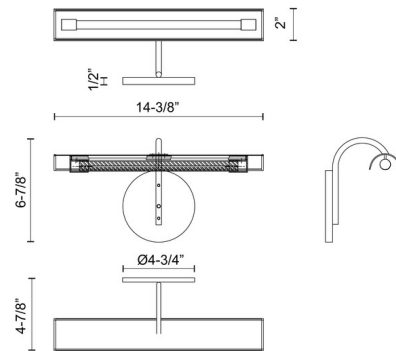

CLICK TO VIEW PRODUCT

Notes: