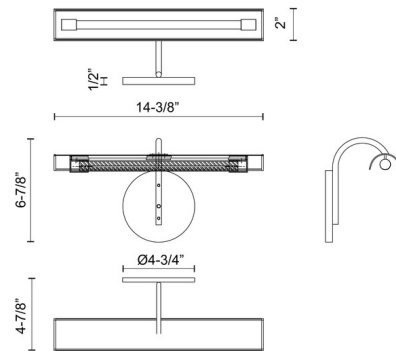

Shown in vintage brass / clear

CLICK TO VIEW PRODUCT

Notes: