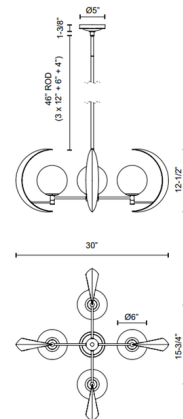

By Alora

Description

The Celeste Chandelier features four globe opal glass shades. Each shade is framed by an arched metal detail in a Vintage Brass or Urban Bronze finish. Slope ceiling up to 18 degrees. UL listed.

Specifications

COLOR Opal
BODY FINISH Bronze
WATTAGE 200W
DIMMER Standard 120V
DIMENSIONS 30"W x 12.5"H
BULB NOT INCLUDED 4 x JCD/G9/50W/120V Halogen
OTHER BULB OPTIONS 4 x JCD/G9/120V LED

Technical Information

PRODUCT DIMENSIONS Rod Length: 46" Max (3x12" + 1x6" + 1x4")

Shown in bronze / opal

CLICK TO VIEW PRODUCT

Notes: