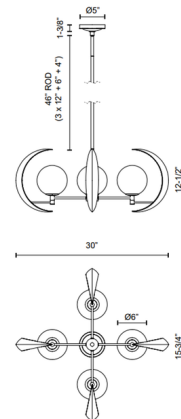

CLICK TO VIEW PRODUCT

Notes: