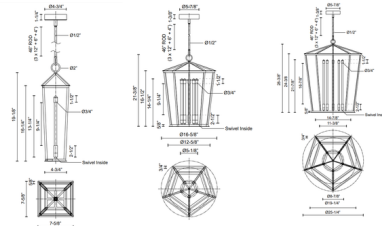

By Alora

Description

The Delphine Pendant features a metal frame with one or multiple vertical integral LED light sources in Clear Glass tube shades.

Shown in urban bronze / clear

Specifications

COLOR	Clear
BODY FINISH	Urban Bronze
WATTAGE	120W
DIMMER	Low Voltage Electronic
DIMENSIONS	16.63"W x 21.375"H
INTEGRATED LED MODULE	5 x LED/24W/120V LED
COUNTRY OF ORIGIN	China