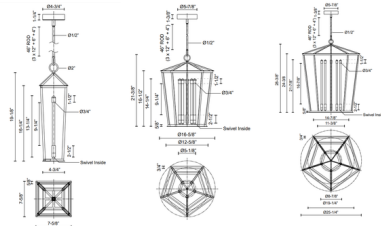

Technical Information

COLOR RENDERING	90 CRI
LAMP COLOR	2700K
LUMENS/WATT	105.00
LUMINOUS FLUX	2520 lumens

CLICK TO VIEW PRODUCT

Notes: