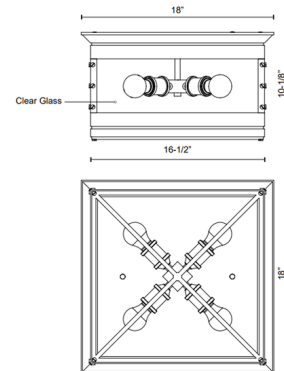

### Specifications

COLOR	Clear
BODY FINISH	Bronze
WATTAGE	32W
DIMMER	Standard 120V
DIMENSIONS	18"W x 10.125"H
BULB NOT INCLUDED	4 x A19/Medium (E26)/8W/120V LED
OTHER BULB OPTIONS	4 x A19/Medium (E26)/60W/120V Incandescent