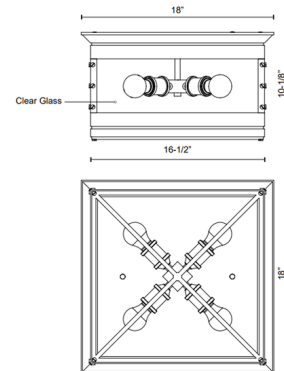

Shown in bronze / clear

Specifications

COLOR	Clear
BODY FINISH	Bronze
WATTAGE	32W
DIMMER	Standard 120V
DIMENSIONS	18"W x 10.125"H
BULB NOT INCLUDED	4 x A19/Medium (E26)/8W/120V LED
OTHER BULB OPTIONS	4 x A19/Medium (E26)/60W/120V Incandescent

CLICK TO VIEW PRODUCT

Notes: