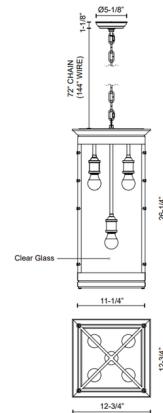

Description

The Douglas Pendant features a Steel frame with an Urban Bronze or Vintage Brass finish and clear glass shade. UL listed.

Specifications

COLOR Clear
BODY FINISH Bronze
WATTAGE 40W
DIMMER Standard 120V
DIMENSIONS 12.75"W x 26.25"H
BULB NOT INCLUDED 5 x A19/Medium (E26)/8W/120V LED
OTHER BULB OPTIONS 5 x A19/Medium (E26)/60W/120V Incandescent

Technical Information

PRODUCT DIMENSIONS Chain Length: 72in

Shown in bronze / clear

CLICK TO VIEW PRODUCT

Notes: