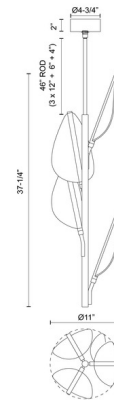

CLICK TO VIEW PRODUCT

Notes: