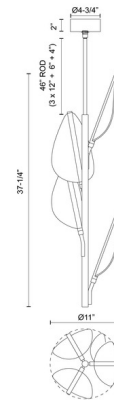

### Description

The Flora Mini Pendant features a Steel structure with a Brass finish. Includes Clear edge-lit Acrylic Light Guide Panels emulating the shape of leaves. Sloped ceiling compatible (up to 45 degrees). ETL listed.

### Specifications

COLOR	Clear
BODY FINISH	Brass
WATTAGE	16W
DIMMER	Low Voltage Electronic
DIMENSIONS	11"W x 37"H
INTEGRATED LED MODULE	4 x LED/4W/120V LED
COUNTRY OF ORIGIN	China

### Technical Information

PRODUCT DIMENSIONS	Rod Length: 46" Max (3x12" + 1x6" + 1x4")
COLOR RENDERING	90 CRI
LAMP COLOR	3000K
LUMENS/WATT	340.00
LUMINOUS FLUX	1360 lumens

Shown in brass / clear

CLICK TO VIEW PRODUCT