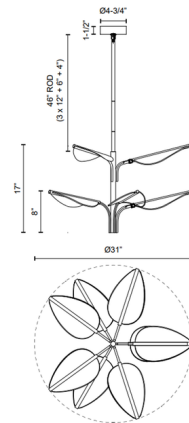

CLICK TO VIEW PRODUCT

Notes: