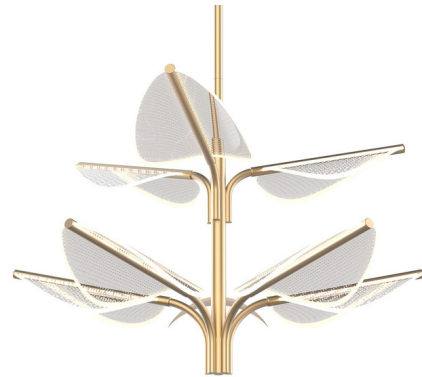

Lightology

lightology.com
866-954-4489
04-25-26

Project: _____
 Company: _____
 Location: _____ Fixture Type: _____
 SPEC #: **ALO1019220**
 Approved On: _____ Approved By: _____

Flora Two Tier Pendant By Alora

Description

The Flora Two Tier Pendant features a Steel structure with a Brass finish. Includes Clear edge-lit Acrylic Light Guide Panels emulating the shape of leaves. Sloped ceiling compatible (up to 45 degrees). ETL listed.

Specifications

COLOR	Clear
BODY FINISH	Brass
WATTAGE	32W
DIMMER	Low Voltage Electronic
DIMENSIONS	31"W x 17"H
INTEGRATED LED MODULE	8 x LED/4W/120V LED
COUNTRY OF ORIGIN	China

Technical Information

PRODUCT DIMENSIONS	Rod Length: 46" Max (3x12" + 1x6" + 1x4")
COLOR RENDERING	90 CRI
LAMP COLOR	3000K
LUMENS/WATT	680.00
LUMINOUS FLUX	2720 lumens

Shown in brass / clear

CLICK TO VIEW PRODUCT

Notes: