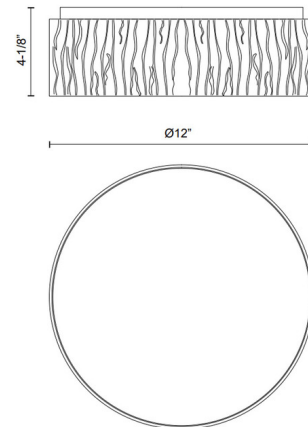

Shown in brass / frosted