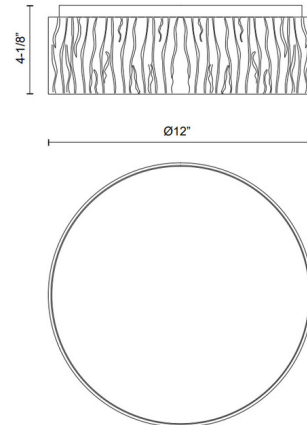

Specifications

COLOR Frosted
BODY FINISH Brass
WATTAGE 32W
DIMMER Standard 120V
DIMENSIONS 12"W x 4.125"H
INTEGRATED LED MODULE 1 x LED/32W/120V LED
OTHER BULB OPTIONS 2 x A19/Medium (E26)/60W/120V Incandescent
COUNTRY OF ORIGIN China

Technical Information

COLOR RENDERING 90 CRI
LAMP COLOR 2700K
LUMENS/WATT 37.50
LUMINOUS FLUX 1200 lumens

Shown in brass / frosted

Notes:

CLICK TO VIEW PRODUCT