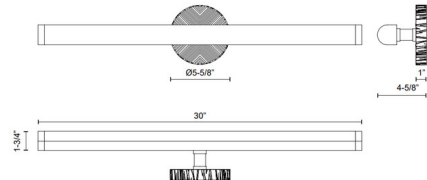

CLICK TO VIEW PRODUCT

Notes: