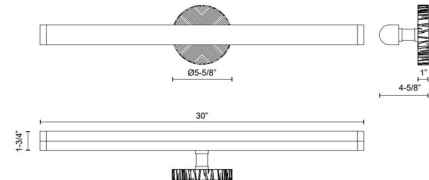

CLICK TO VIEW PRODUCT

Notes: