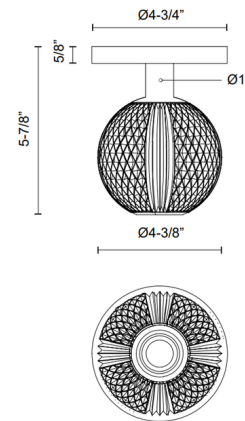

By Alora

Description

The Marni Semi Flush Ceiling Light adds a gorgeous luxe to your interior space. The meticulously cut spherical shade creates glittering light across your room.

Specifications

COLOR	Clear Ribbed
BODY FINISH	Natural Brass
WATTAGE	5W
DIMMER	Low Voltage Electronic
DIMENSIONS	4.38"W x 5.875"H
INTEGRATED LED MODULE	1 x LED/5W/120V LED
COUNTRY OF ORIGIN	China

Technical Information

COLOR RENDERING	90 CRI
LAMP COLOR	3000K
LUMENS/WATT	85.00
LUMINOUS FLUX	425 lumens

Shown in natural brass / clear ribbed

CLICK TO VIEW PRODUCT

Notes: