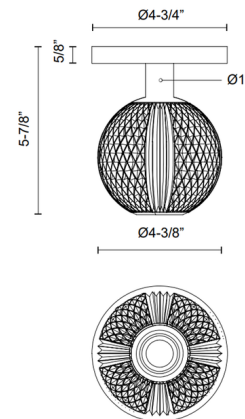

By Alora

Description

The Marni Semi Flush Ceiling Light adds a gorgeous luxe to your interior space. The meticulously cut spherical shade creates glittering light across your room.

Specifications

COLOR	Clear Ribbed
BODY FINISH	Natural Brass
WATTAGE	5W
DIMMER	Low Voltage Electronic
DIMENSIONS	4.38"W x 5.875"H
INTEGRATED LED MODULE	1 x LED/5W/120V LED
COUNTRY OF ORIGIN	China

Technical Information

COLOR RENDERING	90 CRI
LAMP COLOR	3000K
LUMENS/WATT	85.00
LUMINOUS FLUX	425 lumens

Shown in natural brass / clear ribbed

CLICK TO VIEW PRODUCT

Notes: