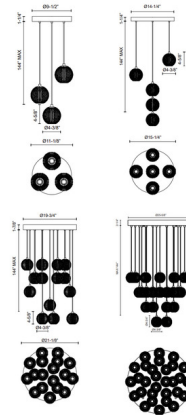

By Alora

Description

Marni Multi Light adds a gorgeous luxe to your interior space. The meticulously cut spherical shades create glittering light across your room.

Specifications

COLOR	Clear Ribbed
BODY FINISH	Polished Nickel
WATTAGE	12.9W
DIMMER	Low Voltage Electronic
DIMENSIONS	13.88"W x 4.25"H
INTEGRATED LED MODULE	3 x LED/4.3W/120V LED
COUNTRY OF ORIGIN	China

Technical Information

PRODUCT DIMENSIONS	Min/Max Adjustable Length: 6" - 144"
COLOR RENDERING	90 CRI
LAMP COLOR	3000K
LUMENS/WATT	255.81
LUMINOUS FLUX	1100 lumens

Shown in polished nickel / clear ribbed