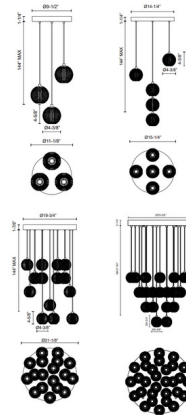

### Specifications

COLOR	Clear Ribbed
BODY FINISH	Polished Nickel
WATTAGE	12.9W
DIMMER	Low Voltage Electronic
DIMENSIONS	13.88"W x 4.25"H
INTEGRATED LED MODULE	3 x LED/4.3W/120V LED
COUNTRY OF ORIGIN	China

### Technical Information

PRODUCT DIMENSIONS	Min/Max Adjustable Length: 6" - 144"
COLOR RENDERING	90 CRI
LAMP COLOR	3000K
LUMENS/WATT	255.81
LUMINOUS FLUX	1100 lumens

Shown in polished nickel / clear ribbed