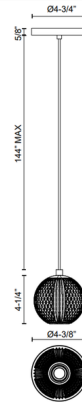

Description

The Marni Pendant adds a gorgeous luxe to your interior space. The meticulously cut spherical shade creates glittering light across your room.

Specifications

COLOR Clear Ribbed
BODY FINISH Polished Nickel
WATTAGE 5W
DIMMER Low Voltage Electronic
DIMENSIONS 4.38"W x 4.25"H
INTEGRATED LED MODULE 1 x LED/5W/120V LED
COUNTRY OF ORIGIN China

Technical Information

PRODUCT DIMENSIONS Wire length: 6in (min) - 144in
COLOR RENDERING 90 CRI
LAMP COLOR 3000K
LUMENS/WATT 85.00
LUMINOUS FLUX 425 lumens

Shown in polished nickel / clear ribbed

CLICK TO VIEW PRODUCT