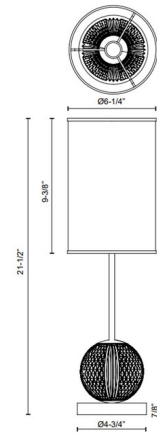

By Alora

Description

The Marni Table Lamp adds a gorgeous luxe to your interior space. The meticulously cut spherical shade creates glittering light across your room. On/Off switch is located on the cord.

Specifications

COLOR White Linen
BODY FINISH Polished Nickel
WATTAGE 5W
DIMMER N/A
DIMENSIONS 6.25"W x 21.5"H
INTEGRATED LED MODULE 1 x LED/5W/120V LED
COUNTRY OF ORIGIN China

Technical Information

PRODUCT DIMENSIONS Cord: 96"
COLOR RENDERING 90 CRI
LAMP COLOR 3000K
LUMENS/WATT 120.00
LUMINOUS FLUX 600 lumens

Shown in polished nickel / white linen

CLICK TO VIEW PRODUCT

Notes: