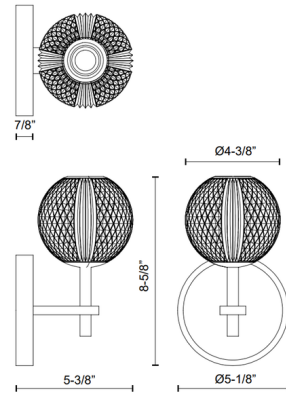

CLICK TO VIEW PRODUCT

Notes: