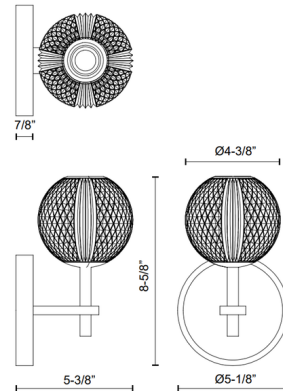

By Alora

Description

The Marni Wall Sconce adds a gorgeous luxe to your interior space. The meticulously cut spherical shade creates glittering light across your room.

Specifications

COLOR Clear Ribbed
BODY FINISH Brass
WATTAGE 5W
DIMMER Low Voltage Electronic
DIMENSIONS 5.125"W x 8.625"H x 5.375"D
INTEGRATED LED MODULE 1 x LED/5W/120V LED
COUNTRY OF ORIGIN China

Technical Information

COLOR RENDERING 90 CRI
LAMP COLOR 3000K
LUMENS/WATT 68.00
LUMINOUS FLUX 340 lumens

Shown in brass / clear ribbed

CLICK TO VIEW PRODUCT

Notes: