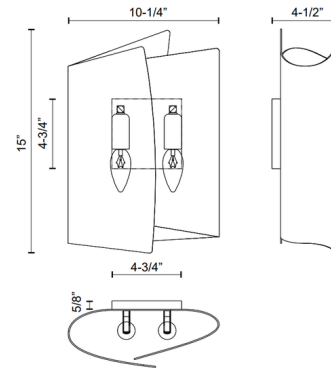

### Specifications

COLOR	N/A
BODY FINISH	Vintage Brass
WATTAGE	16W
DIMMER	Standard 120V
DIMENSIONS	10.25"W x 15"H x 4.5"D
BULB NOT INCLUDED	2 x B10/Candelabra (E12)/8W/120V LED
OTHER BULB OPTIONS	2 x B10/Candelabra (E12)/40W/120V Incandescent 2 x B11/Candelabra (E12)/40W/120V Incandescent 2 x B11/Candelabra (E12)/5W/120V LED