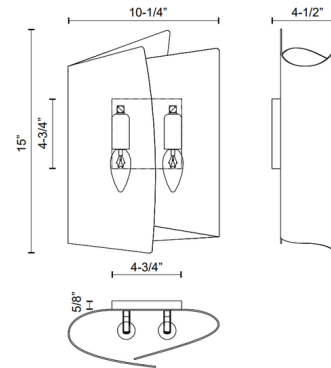

Description

The Parducci Wall Sconce features forms from parchment scrolls and origami.

Shown in vintage brass

Specifications

COLOR	N/A
BODY FINISH	Vintage Brass
WATTAGE	16W
DIMMER	Standard 120V
DIMENSIONS	10.25"W x 15"H x 4.5"D
BULB NOT INCLUDED	2 x B10/Candelabra (E12)/8W/120V LED
OTHER BULB OPTIONS	2 x B10/Candelabra (E12)/40W/120V Incandescent 2 x B11/Candelabra (E12)/40W/120V Incandescent 2 x B11/Candelabra (E12)/5W/120V LED