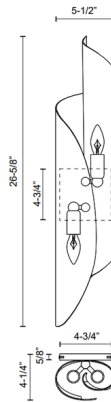

### Specifications

COLOR	N/A
BODY FINISH	Polished Nickel
WATTAGE	16W
DIMMER	Standard 120V
DIMENSIONS	5.5"W x 26.625"H x 4.25"D
BULB NOT INCLUDED	2 x B10/Candelabra (E12)/40W/120V LED
OTHER BULB OPTIONS	2 x B10/Candelabra (E12)/40W/120V Incandescent 2 x B11/Candelabra (E12)/40W/120V Incandescent 2 x B11/Candelabra (E12)/5W/120V LED
COUNTRY OF ORIGIN	China

### Technical Information

PRODUCT DIMENSIONS . . . . . Backplate: 4.75in x 4.75in x 0.63in

Shown in polished nickel

CLICK TO VIEW PRODUCT

Notes: