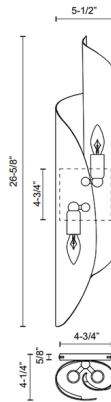

Specifications

COLOR	N/A
BODY FINISH	Polished Nickel
WATTAGE	16W
DIMMER	Standard 120V
DIMENSIONS	5.5"W x 26.625"H x 4.25"D
BULB NOT INCLUDED	2 x B10/Candelabra (E12)/40W/120V LED
OTHER BULB OPTIONS	2 x B10/Candelabra (E12)/40W/120V Incandescent 2 x B11/Candelabra (E12)/40W/120V Incandescent 2 x B11/Candelabra (E12)/5W/120V LED
COUNTRY OF ORIGIN	China

Technical Information

PRODUCT DIMENSIONS Backplate: 4.75in x 4.75in x 0.63in

Shown in polished nickel

CLICK TO VIEW PRODUCT

Notes: