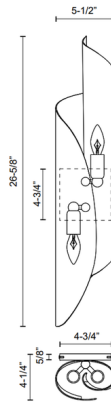

CLICK TO VIEW PRODUCT

Notes: