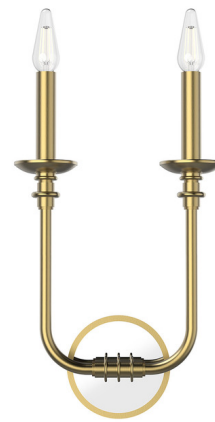

Lightology

lightology.com
866-954-4489
04-27-26

Project: _____

Company: _____

Location: _____ Fixture Type: _____

SPEC #: **ALO1019335**

Approved On: _____ Approved By: _____

Peabody Wall Sconce

By Alora

Description

The Peabody Wall Sconce features steel arms with a Vintage Brass finish.

Shown in brass

Specifications

COLOR	N/A
BODY FINISH	Brass
WATTAGE	10W
DIMMER	Standard 120V
DIMENSIONS	9"W x 14.875"H x 3.5"D
BULB NOT INCLUDED	2 x B11/Candelabra (E12)/5W/120V LED
OTHER BULB OPTIONS	2 x B11/Candelabra (E12)/60W/120V Incandescent 2 x B10/Candelabra (E12)/60W/120V Incandescent 2 x B10/Candelabra (E12)/5W/120V LED