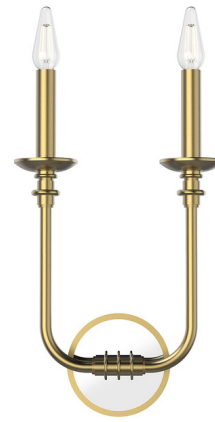

Lightology

lightology.com
866-954-4489
07-08-26

Project: _____
Company: _____
Location: _____ Fixture Type: _____
SPEC #: **ALO1019335**
Approved On: _____ Approved By: _____

Peabody Wall Sconce By Alora

Description

The Peabody Wall Sconce features steel arms with a Vintage Brass finish.

Shown in brass

Specifications

COLOR	N/A
BODY FINISH	Brass
WATTAGE	10W
DIMMER	Standard 120V
DIMENSIONS	9"W x 14.875"H x 3.5"D
BULB NOT INCLUDED	2 x B11/Candelabra (E12)/5W/120V LED
OTHER BULB OPTIONS	2 x B11/Candelabra (E12)/60W/120V Incandescent 2 x B10/Candelabra (E12)/60W/120V Incandescent 2 x B10/Candelabra (E12)/5W/120V LED