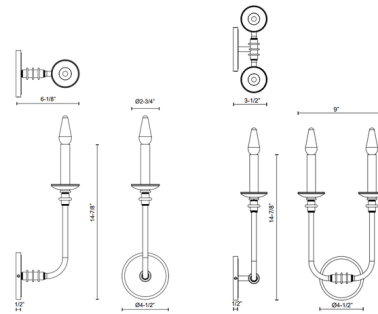

Lightology

lightology.com
866-954-4489
07-08-26

Project: _____
Company: _____
Location: _____ Fixture Type: _____
SPEC #: **ALO1019335**
Approved On: _____ Approved By: _____

Peabody Wall Sconce By Alora

Description

The Peabody Wall Sconce features steel arms with a Vintage Brass finish.

Shown in brass

Specifications

COLOR	N/A
BODY FINISH	Brass
WATTAGE	10W
DIMMER	Standard 120V
DIMENSIONS	9"W x 14.875"H x 3.5"D
BULB NOT INCLUDED	2 x B11/Candelabra (E12)/5W/120V LED
OTHER BULB OPTIONS	2 x B11/Candelabra (E12)/60W/120V Incandescent 2 x B10/Candelabra (E12)/60W/120V Incandescent 2 x B10/Candelabra (E12)/5W/120V LED