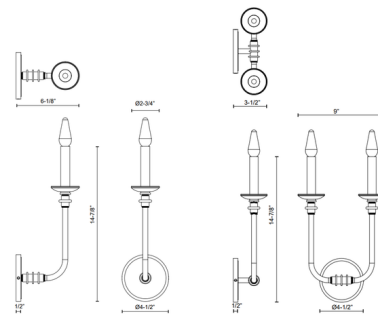

By Alora

Description

The Peabody Wall Sconce features steel arms with a Vintage Brass finish.

Shown in brass

Specifications

COLOR	N/A
BODY FINISH	Brass
WATTAGE	10W
DIMMER	Standard 120V
DIMENSIONS	9"W x 14.875"H x 3.5"D
BULB NOT INCLUDED	2 x B11/Candelabra (E12)/5W/120V LED
OTHER BULB OPTIONS	2 x B11/Candelabra (E12)/60W/120V Incandescent 2 x B10/Candelabra (E12)/60W/120V Incandescent 2 x B10/Candelabra (E12)/5W/120V LED