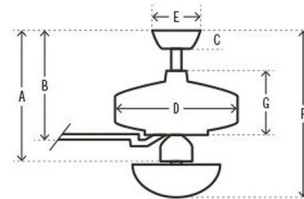

Specifications

BLADE COLOR	Matte Black
BODY FINISH	Matte Black
WATTAGE	17W
DIMMER	Included
DIMENSIONS	52"W x 13.71"H
INTEGRATED LED MODULE	1 x LED/17W/120V LED
COUNTRY OF ORIGIN	China

Technical Information

COLOR RENDERING	80 CRI
LAMP COLOR	2700K
LUMENS/WATT	88.24
LUMINOUS FLUX	1500 lumens

Shown in matte black / matte black

- A (Angled 34 in)
- B 13.21 in (Low 11.21 in Angled 47.21 in)
- C 2.75 in
- D 8.66 in
- E 6.49 in
- F 13.71 in (Low 11.71 in Angled 47.71 in)
- G