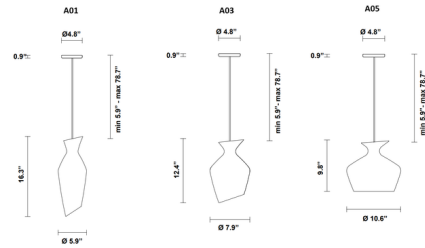

Description

The Malvasia collection speaks of the land, of tradition, vineyards, and sun-soaked hillsides. With its elegant shape, at times resembling a wine glass, other a decanter, it creates a welcoming, hospitable environment. The quiet harmony of rounded shapes and oblique edges, the grace of the blown glass, and the warmth of Beechwood give this collection of lamps an exceptionally affable personalityan homage to Bacchus and to anyone who loves good wine and good company.

Shown in white / white

Specifications

COLOR	White
BODY FINISH	White
WATTAGE	12W
DIMMER	Standard 120V
DIMENSIONS	5.9"W x 16.3"H
BULB NOT INCLUDED	1 x A19/Medium (E26)/12W/120V LED

CLICK TO VIEW PRODUCT

Notes: