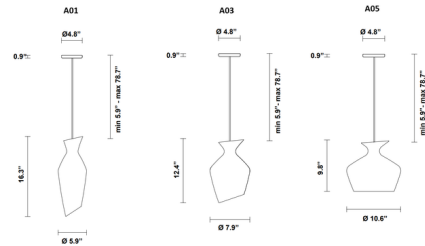

Description

The Malvasia collection speaks of the land, of tradition, vineyards, and sun-soaked hillsides. With its elegant shape, at times resembling a wine glass, other a decanter, it creates a welcoming, hospitable environment. The quiet harmony of rounded shapes and oblique edges, the grace of the blown glass, and the warmth of Beechwood give this collection of lamps an exceptionally affable personalityan homage to Bacchus and to anyone who loves good wine and good company.

Shown in white / white

Specifications

COLOR	White
BODY FINISH	White
WATTAGE	12W
DIMMER	Standard 120V
DIMENSIONS	5.9"W x 16.3"H
BULB NOT INCLUDED	1 x A19/Medium (E26)/12W/120V LED

CLICK TO VIEW PRODUCT

Notes: