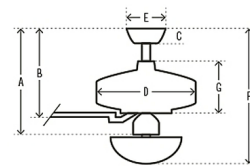

52" Fan

60" Fan