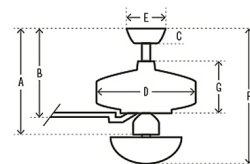

44" Fan

A	10.29 in
B	7.89 in
C	
D	9.52 in
E	
F	10.29 in
G	

52" Fan