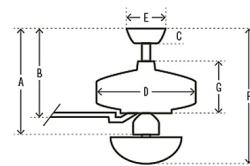

44" Fan	52" Fan
A 10.29 in	A
B 7.89 in	B (Low 8 in)
C	C 5.22 in
D 9.52 in	D 9.63 in
E	E 9.52 in
F 10.29 in	F 11.08 in
G	G 3.74 in