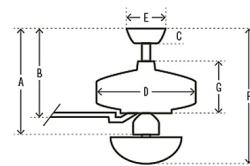

60" Fan	72" Fan
A 15.82 in (Angled 48.82 in)	A 15.82 in (Angled 48.82 in)
B 11.7 in (Angled 44.72 in)	B 11.7 in (Angled 44.72 in)
C 2.75 in	C 2.75 in
D 1	D 1
E 6.5 in	E 6.5 in
F 15.82 in (Angled 48.8 in)	F 15.82 in (Angled 48.82 in)
G 5.32 in	G 5.32 in