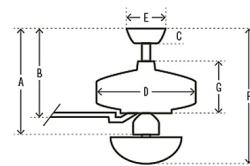

Specifications

BLADE COLOR Matte White
 BODY FINISH Matte White
 WATTAGE 18W
 DIMMER Included
 DIMENSIONS 60"W x 15.82"H
 BULB INCLUDED 2 x A19/Medium (E26)/9W/120V LED
 COUNTRY OF ORIGIN China

Technical Information

LAMP LIFE 25000 hours
 COLOR RENDERING 80 CRI
 LAMP COLOR 3000K
 LUMENS/WATT 177.78
 LUMINOUS FLUX 1600 lumens

Shown in matte white / matte white

60" Fan	72" Fan
A 15.82 in (Angled 48.82 in)	A 15.82 in (Angled 48.82 in)
B 11.7 in (Angled 44.72 in)	B 11.7 in (Angled 44.72 in)
C 2.75 in	C 2.75 in
D 1	D 1
E 6.5 in	E 6.5 in
F 15.82 in (Angled 48.8 in)	F 15.82 in (Angled 48.82 in)
G 5.32 in	G 5.32 in