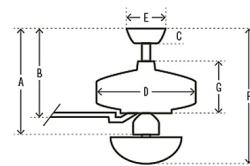

### Specifications

BLADE COLOR . . . . . Matte White  
 BODY FINISH . . . . . Matte White  
 WATTAGE . . . . . 18W  
 DIMMER . . . . . Included  
 DIMENSIONS . . . . . 60"W x 15.82"H  
 BULB INCLUDED . . . . . 2 x A19/Medium (E26)/9W/120V LED  
 COUNTRY OF ORIGIN . . . . . China