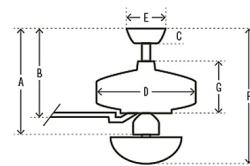

Shown in matte black / matte black

44" Fan

A 10.09 in (Low 8.09 in Angled 42.09 in)
B 8.08 in (Low 6.08 in Angled 40.05 in)
C 2.75 in
D 8.74 in
E 6.5 in
F
G 5.94 in

52" Fan

A 12.09 in (Angled 46.09 in)
B 10.08 in (Angled 44.08 in)
C 2.75 in
D 8.74 in
E 6.5 in
F 12.09 in (Angled 46.09 in)
G 5.95 in

Specifications

BLADE COLOR	Matte Black
BODY FINISH	Matte Black
WATTAGE	N/A
DIMMER	N/A
DIMENSIONS	52"W x 12.09"H
BULB	N/A
COUNTRY OF ORIGIN	Canada

CLICK TO VIEW PRODUCT

Notes: