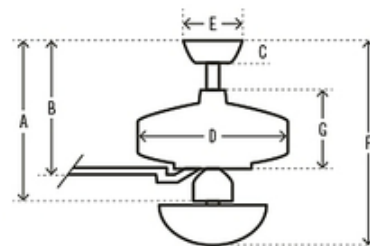

*Shown in: Matte Black / Matte Black*

<b>SHADE COLOR</b>	Matte Black
<b>BODY FINISH</b>	Matte Black
<b>WATTAGE</b>	N/A
<b>DIMMER</b>	N/A
<b>DIMENSIONS</b>	52"W x 12.09"H
<b>LAMP</b>	N/A

**44" Fan**

- A 10.09 in (Low 8.09 in Angled 42.09 in)
- B 8.08 in (Low 6.08 in Angled 40.05 in)
- C 2.75 in
- D 8.74 in
- E 6.5 in
- F
- G 5.94 in

**52" Fan**

- A 12.09 in (Angled 46.09 in)
- B 10.08 in (Angled 44.08 in)
- C 2.75 in
- D 8.74 in
- E 6.5 in
- F 12.09 in (Angled 46.09 in)
- G 5.95 in

**SPEC #** HUN1020459

COMPANY	PROJECT	FIXTURE TYPE	APPROVED BY	DATE