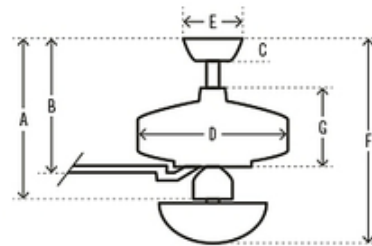

Shown in: Matte Black / Matte Black

SHADE COLOR	Matte Black
BODY FINISH	Matte Black
WATTAGE	N/A
DIMMER	N/A
DIMENSIONS	52"W x 12.09"H
LAMP	N/A

44" Fan

- A 10.09 in (Low 8.09 in Angled 42.09 in)
- B 8.08 in (Low 6.08 in Angled 40.05 in)
- C 2.75 in
- D 8.74 in
- E 6.5 in
- F
- G 5.94 in

52" Fan

- A 12.09 in (Angled 46.09 in)
- B 10.08 in (Angled 44.08 in)
- C 2.75 in
- D 8.74 in
- E 6.5 in
- F 12.09 in (Angled 46.09 in)
- G 5.95 in

SPEC # HUN1020459

COMPANY	PROJECT	FIXTURE TYPE	APPROVED BY	DATE