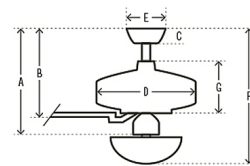

44" Fan

A 10.09 in (Low 8.09 in Angled 42.09 in)
B 8.08 in (Low 6.08 in Angled 40.05 in)
C 2.75 in
D 8.74 in
E 6.5 in
F
G 5.94 in

52" Fan

A 12.09 in (Angled 46.09 in)
B 10.08 in (Angled 44.08 in)
C 2.75 in
D 8.74 in
E 6.5 in
F 12.09 in (Angled 46.09 in)
G 5.95 in

Specifications

BLADE COLOR	Matte Nickel
BODY FINISH	Matte Nickel
WATTAGE	N/A
DIMMER	N/A
DIMENSIONS	52"W x 12.09"H
BULB	N/A
COUNTRY OF ORIGIN	China