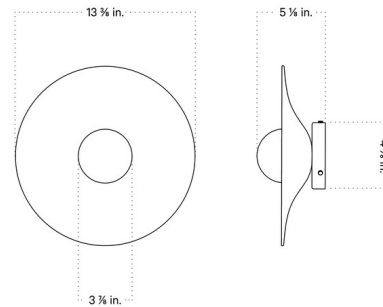

Shown in peach canopy / terracotta

Specifications

COLOR Terracotta
BODY FINISH Peach Canopy
WATTAGE 4.5W
DIMMER Standard 120V
DIMENSIONS 13.375"W x 13.375"H x 5.125"D
BULB INCLUDED 1 x JCD/G9/4.5W/120V LED
COUNTRY OF ORIGIN United States