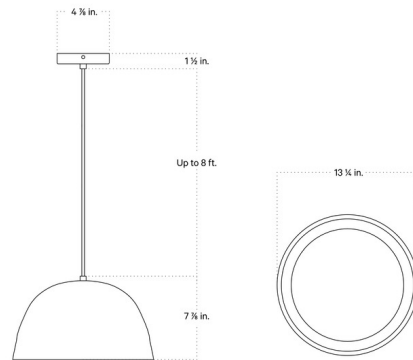

Specifications

COLOR Green Clay Shade
BODY FINISH Reed Green
WATTAGE 6W
DIMMER Standard 120V
DIMENSIONS 13.25"W x 7.875"H
BULB INCLUDED 1 x JCD/G9/6W/120V LED
COUNTRY OF ORIGIN United States

Technical Information

PRODUCT DIMENSIONS Cord: 96"L
COLOR RENDERING 90 CRI
LAMP COLOR 2700K
LUMENS/WATT 100.00
LUMINOUS FLUX 600 lumens

Shown in reed green / green clay shade

CLICK TO VIEW PRODUCT

Notes: