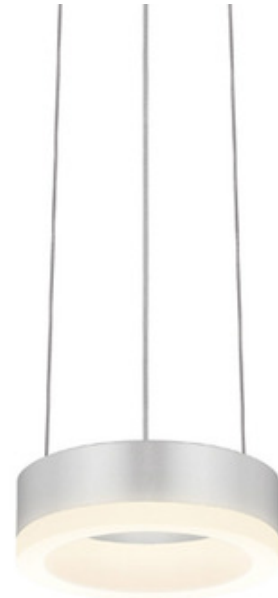

**BRAND**

SONNEMAN - A Way of Light

**DESCRIPTION**

The Corona Ring Pendant is a warm circle of LED illumination that floats effortlessly in the air. The frame, made of aluminum, is fitted with an optical acrylic diffuser that softens the light. Available in a range of sizes, this pendant can be installed individually in an entryway to welcome guests, or in a series to create a dramatic effect in a larger space. All sizes are dimmable with a TRIAC or ELV dimmer at 120V. The 24, 36 and 48 inch pendants are dimmable with a 0-10V dimmer at 120-277V. Note: The 3500K option is only available for 32 and 48 inch pendants.

*Shown in: Bright Satin Aluminum*

<b>SHADE COLOR</b>	N/A
<b>BODY FINISH</b>	Bright Satin Aluminum
<b>WATTAGE</b>	8W
<b>DIMMER</b>	Low Voltage Electronic
<b>DIMENSIONS</b>	6"W x 2"H
<b>INTEGRATED LED MODULE</b>	
<b>LAMP</b>	1 x LED/8W/120V LED

*Technical Information*

<b>LUMINOUS FLUX</b>	335 lumens
<b>LUMENS/WATT</b>	41.88
<b>LAMP COLOR</b>	3000K
<b>COLOR RENDERING</b>	90 CRI

**SPEC #** SON102111

COMPANY	PROJECT	FIXTURE TYPE	APPROVED BY	DATE