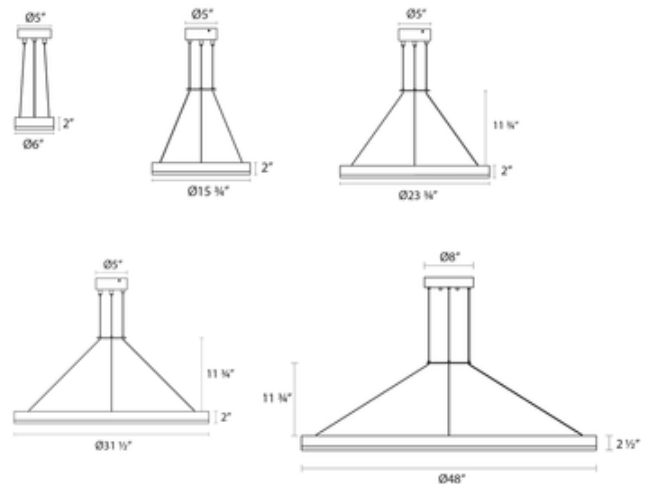

**BRAND**

SONNEMAN - A Way of Light

**DESCRIPTION**

The Corona Ring Pendant is a warm circle of LED illumination that floats effortlessly in the air. The frame, made of aluminum, is fitted with an optical acrylic diffuser that softens the light. Available in a range of sizes, this pendant can be installed individually in an entryway to welcome guests, or in a series to create a dramatic effect in a larger space. All sizes are dimmable with a TRIAC or ELV dimmer at 120V. The 24, 36 and 48 inch pendants are dimmable with a 0-10V dimmer at 120-277V. Note: The 3500K option is only available for 32 and 48 inch pendants.

*Shown in: Bright Satin Aluminum*

<b>SHADE COLOR</b>	N/A
<b>BODY FINISH</b>	Bright Satin Aluminum
<b>WATTAGE</b>	8W
<b>DIMMER</b>	Low Voltage Electronic
<b>DIMENSIONS</b>	6"W x 2"H
<b>INTEGRATED LED MODULE</b>	
<b>LAMP</b>	1 x LED/8W/120V LED

*Technical Information*

<b>LUMINOUS FLUX</b>	335 lumens
<b>LUMENS/WATT</b>	41.88
<b>LAMP COLOR</b>	3000K
<b>COLOR RENDERING</b>	90 CRI

**SPEC #** SON102111

COMPANY	PROJECT	FIXTURE TYPE	APPROVED BY	DATE