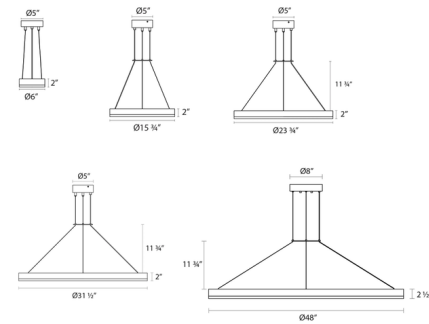

CLICK TO VIEW PRODUCT

Notes: