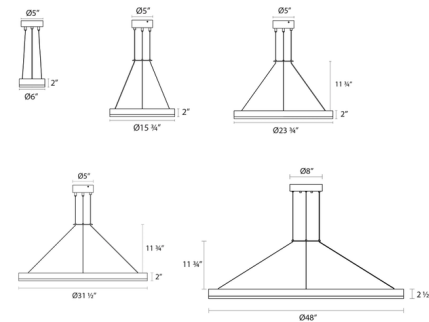

### Description

The Corona Ring Pendant is a warm circle of LED illumination that floats effortlessly in the air. The frame, made of aluminum, is fitted with an optical acrylic diffuser that softens the light. Available in a range of sizes, this pendant can be installed individually in an entryway to welcome guests, or in a series to create a dramatic effect in a larger space. All sizes are dimmable with a TRIAC or ELV dimmer at 120V. The 24, 36 and 48 inch pendants are dimmable with a 0-10V dimmer at 120-277V. Note: The 3500K option is only available for 32 and 48 inch pendants.

### Specifications

COLOR	N/A
BODY FINISH	Bright Satin Aluminum
WATTAGE	19W
DIMMER	Low Voltage Electronic
DIMENSIONS	15.75"W x 2"H
INTEGRATED LED MODULE	1 x LED/19W/120V LED