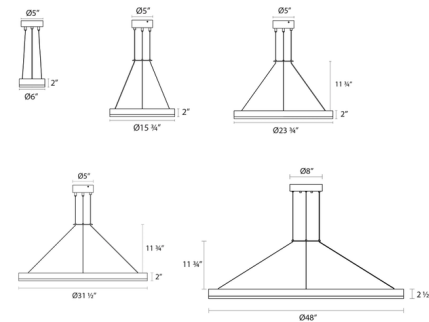

CLICK TO VIEW PRODUCT

Notes: