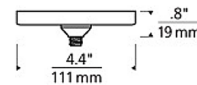

Lightology

lightology.com
866-954-4489
04-04-26

Project: _____

Company: _____

Location: _____ Fixture Type: _____

SPEC #: **ELE10220**

Approved On: _____ Approved By: _____

4 Inch Round Flush Freejack Canopy/Remote Transformer

By Visual Comfort Architectural

Description

The 4 Inch Round Flush Freejack Canopy is designed for use with Tech Lighting Freejack pendants. It mounts to a standard 4 inch junction box with a round plaster ring (not included). Note: A transformer is required, sold separately.

Shown in satin nickel

Specifications

COLOR	N/A
BODY FINISH	Satin Nickel
WATTAGE	N/A
DIMMER	N/A
DIMENSIONS	4.4"W x 0.8"H
BULB	N/A

CLICK TO VIEW PRODUCT

Notes: