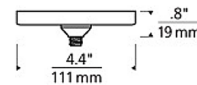

### Description

The 4 Inch Round Flush Freejack Canopy is designed for use with Tech Lighting Freejack pendants. It mounts to a standard 4 inch junction box with a round plaster ring (not included). Note: A transformer is required, sold separately.

### Specifications

COLOR	N/A
BODY FINISH	Satin Nickel
WATTAGE	N/A
DIMMER	N/A
DIMENSIONS	4.4"W x 0.8"H
BULB	N/A

CLICK TO VIEW PRODUCT

Notes: