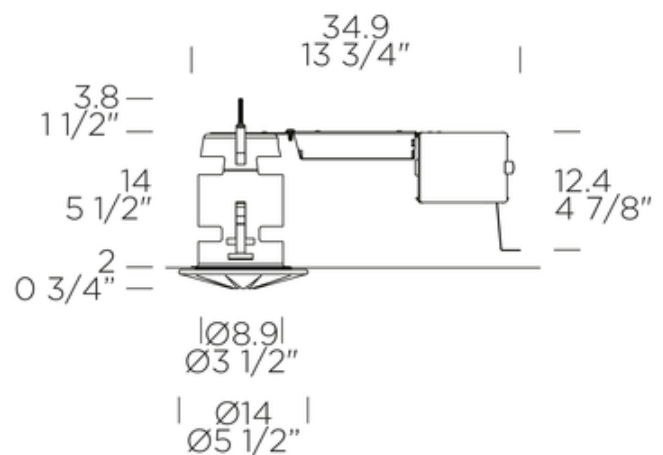

BRAND

Leucos

DESCRIPTION

The Polar 3.5IN Downlight Trim / Remodel Housing features a Chrome body complemented by a Satin White or Genuine Crystal shade. Available in two wattages with 2700K, 3000K, 3500K, or 4000K color temperature. 0-10V or ELV dimmable. Title 24 compliant. UL listed for damp locations.

TRIM COLOR	Satin White
BODY FINISH	Chrome
WATTAGE	23W
DIMMER	Low Voltage Electronic
DIMENSIONS	13.75"L x 5.5"W x 7"H
INTEGRATED LED MODULE	
LAMP	1 x LED/23W/120V LED

Technical Information

LUMINOUS FLUX	2000 lumens
LUMENS/WATT	86.96
LAMP COLOR	4000K
COLOR RENDERING	80 CRI
FUNCTION	Decorative
CEILING TYPE	Drywall with Trim
HOUSING TYPE	Remodel NON IC
HOUSING HEIGHT	7"

SPEC # LEU1022238

COMPANY	PROJECT	FIXTURE TYPE	APPROVED BY	DATE