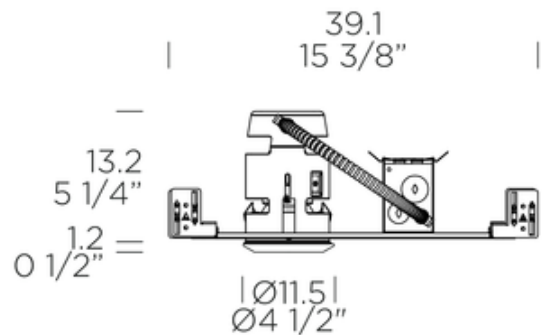

COMPANY	PROJECT	FIXTURE TYPE	APPROVED BY	DATE