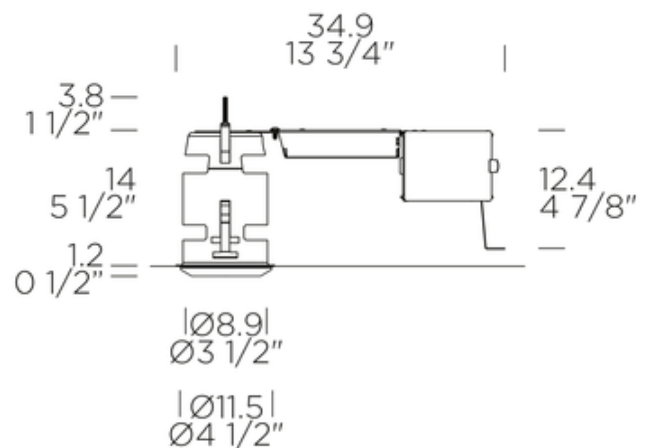

BRAND

Leucos

DESCRIPTION

The Sith 3.5IN Downlight Trim / Remodel Housing features a Chrome body complemented by a Satin White or Genuine Crystal shade. Available in two wattages with 2700K, 3000K, 3500K, or 4000K color temperature. 0-10V or ELV dimmable. Title 24 compliant. UL listed for damp locations.

TRIM COLOR	Satin White
BODY FINISH	Chrome
WATTAGE	23W
DIMMER	0-10V
DIMENSIONS	13.75"L x 4.5"W x 7"H
INTEGRATED LED MODULE	
LAMP	1 x LED/23W/120V LED

Technical Information

LUMINOUS FLUX	2000 lumens
LUMENS/WATT	86.96
LAMP COLOR	2700K
COLOR RENDERING	80 CRI
FUNCTION	Decorative
CEILING TYPE	Drywall with Trim
HOUSING TYPE	Remodel NON IC
HOUSING HEIGHT	7"

SPEC # LEU1022355

COMPANY

PROJECT

FIXTURE TYPE

APPROVED BY

DATE