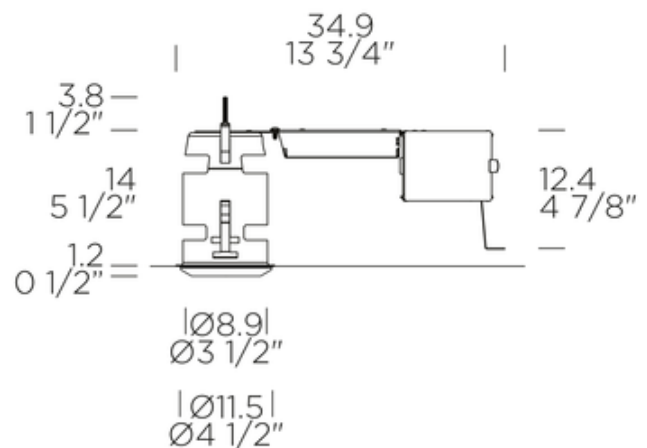

COMPANY	PROJECT	FIXTURE TYPE	APPROVED BY	DATE