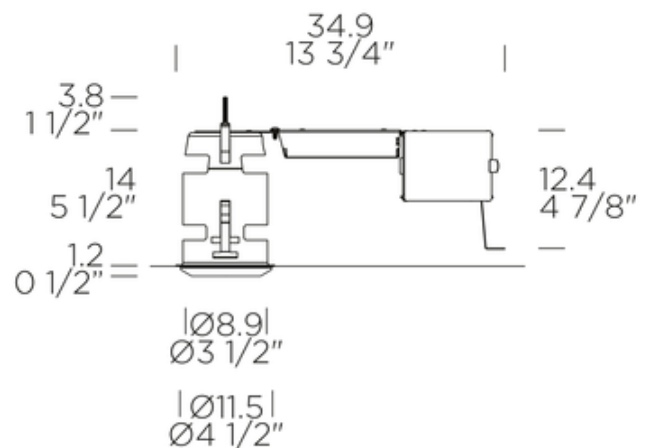

BRAND

Leucos

DESCRIPTION

The Sith 3.5IN Downlight Trim / Remodel Housing features a Chrome body complemented by a Satin White or Genuine Crystal shade. Available in two wattages with 2700K, 3000K, 3500K, or 4000K color temperature. 0-10V or ELV dimmable. Title 24 compliant. UL listed for damp locations.

TRIM COLOR	Satin White
BODY FINISH	Chrome
WATTAGE	23W
DIMMER	0-10V
DIMENSIONS	13.75"L x 4.5"W x 7"H
INTEGRATED LED MODULE	
LAMP	1 x LED/23W/120V LED

Technical Information

LUMINOUS FLUX	2000 lumens
LUMENS/WATT	86.96
LAMP COLOR	2700K
COLOR RENDERING	80 CRI
FUNCTION	Decorative
CEILING TYPE	Drywall with Trim
HOUSING TYPE	Remodel NON IC
HOUSING HEIGHT	7"

SPEC # LEU1022355

COMPANY	PROJECT	FIXTURE TYPE	APPROVED BY	DATE