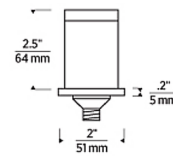

By Visual Comfort Architectural

Description

The 2 Inch Round Freejack Canopy Port Alone is designed for use with Visual Comfort freejack pendants. It can be installed in a range of locations, and access to the back of the ceiling is not needed. Suitable for ceiling thicknesses of 0.5 to 2.125 inches. A cylindrical junction box is included. Note: A transformer is required, sold separately.

Shown in satin nickel

Specifications

COLOR	N/A
BODY FINISH	Satin Nickel
WATTAGE	N/A
DIMMER	N/A
DIMENSIONS	2"W x 2.5"H
BULB	N/A

CLICK TO VIEW PRODUCT

Notes: