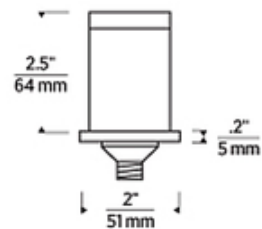

BRAND Visual Comfort Architectural

DESCRIPTION

The 2 Inch Round Freejack Canopy Port Alone is designed for use with Visual Comfort freejack pendants. It can be installed in a range of locations, and access to the back of the ceiling is not needed. Suitable for ceiling thicknesses of 0.5 to 2.125 inches. A cylindrical junction box is included. Note: A transformer is required, sold separately.

Shown in: Satin Nickel

SHADE COLOR	N/A
BODY FINISH	Satin Nickel
WATTAGE	N/A
DIMMER	N/A
DIMENSIONS	2"W x 2.5"H
LAMP	N/A

SPEC # ELE10224

COMPANY	PROJECT	FIXTURE TYPE	APPROVED BY	DATE